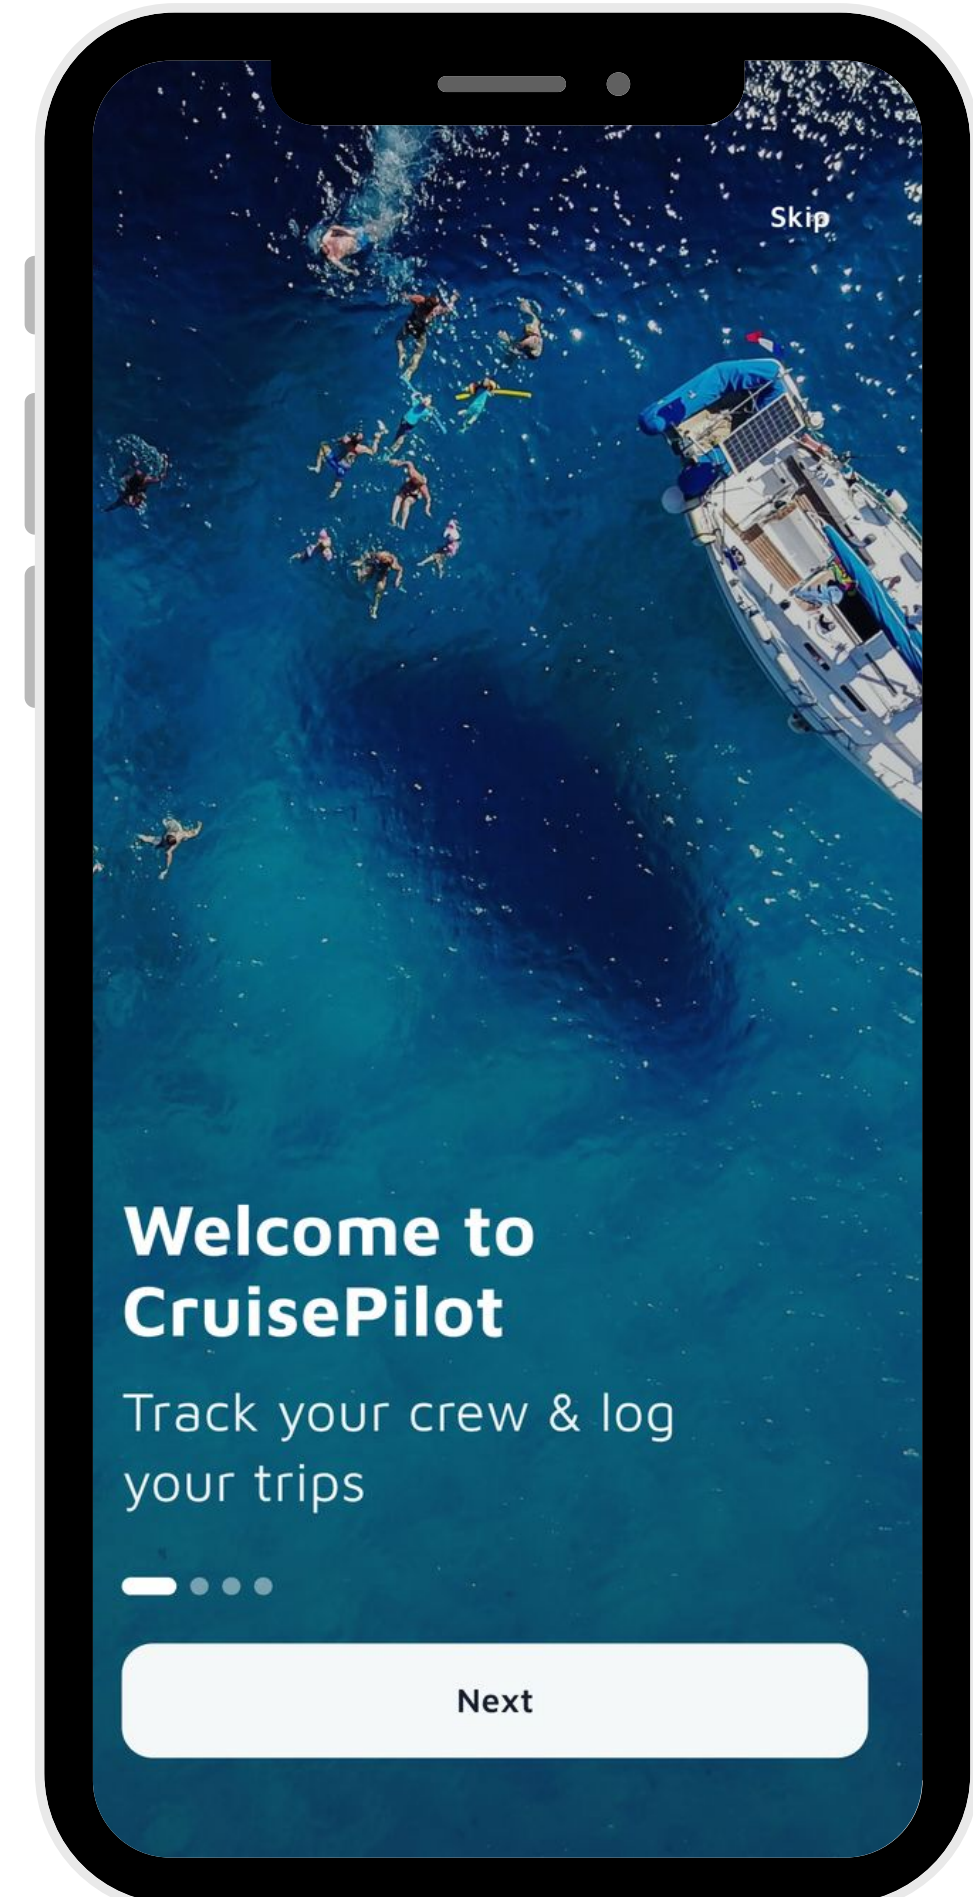

Eco-Digital Cruise Companion

SAIL SMARTER

LOG BETTER

SHARE IMPACT

DIGITAL SAILING COMPANION

- Trip Planning
- Crew Communication & Live Tracking
- Digital Logbook & Trip Record
- Environmental Reporting & Local Discovery

**SUPPORTING SKIPPER-CREW
COMMUNICATION**

CONTINUOUS COMMUNICATION

- **Before the trip** – plan routes, share information with the crew
- **During the voyage** – messaging and live trip coordination
- **After the trip** – digital logbook with routes, notes, and photos

**SUPPORTING SKIPPER-CREW
COMMUNICATION**

NAUTICAL MAPS & ROUTE PLANNING

- Plan routes and mark waypoints
- Visualize the journey before and during the trip
- Shared view of the planned route for the crew

**PLAN YOUR ROUTE AND FOLLOW
THE JOURNEY**

ENVIRONMENTAL REPORTING TOOL

- Marine life sightings or marine litter
- Location-based observations
- Data shared with environmental NGOs

**TURNING SAILING ACTIVITY
INTO ENVIRONMENTAL
INSIGHT**