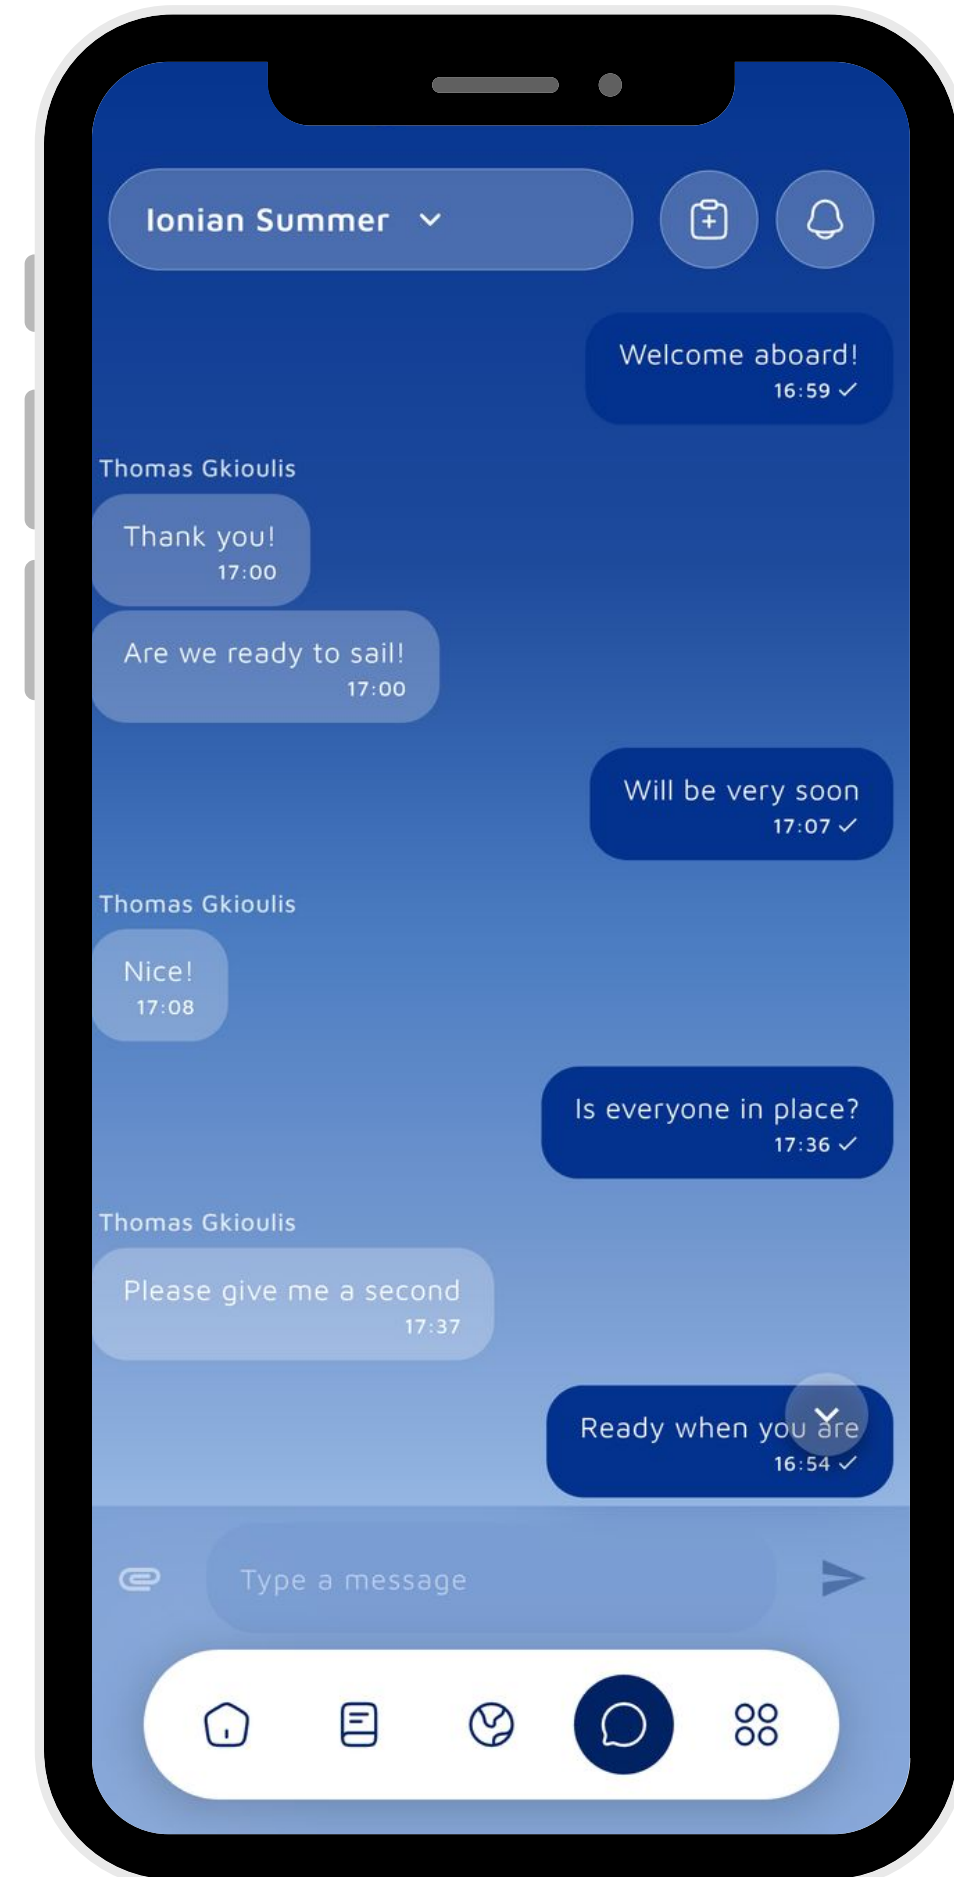

Eco-Digital Cruise Companion

SAIL SMARTER

LOG BETTER

SHARE IMPACT

DIGITAL SAILING COMPANION

- Trip Planning
- Crew Communication & Live Tracking
- Digital Logbook & Trip Record
- Environmental Reporting & Local Discovery

**SUPPORTING SKIPPER-CREW
COMMUNICATION**

CONTINUOUS COMMUNICATION

- **Before the trip** – plan routes, share information with the crew
- **During the voyage** – messaging and live trip coordination
- **After the trip** – digital logbook with routes, notes, and photos

**SUPPORTING SKIPPER-CREW
COMMUNICATION**

NAUTICAL MAPS & ROUTE PLANNING

- Plan routes and mark waypoints
- Visualize the journey before and during the trip
- Shared view of the planned route for the crew

**PLAN YOUR ROUTE AND FOLLOW
THE JOURNEY**

ENVIRONMENTAL REPORTING TOOL

- Marine life sightings or marine litter
- Location-based observations
- Data shared with environmental NGOs

**TURNING SAILING ACTIVITY
INTO ENVIRONMENTAL
INSIGHT**