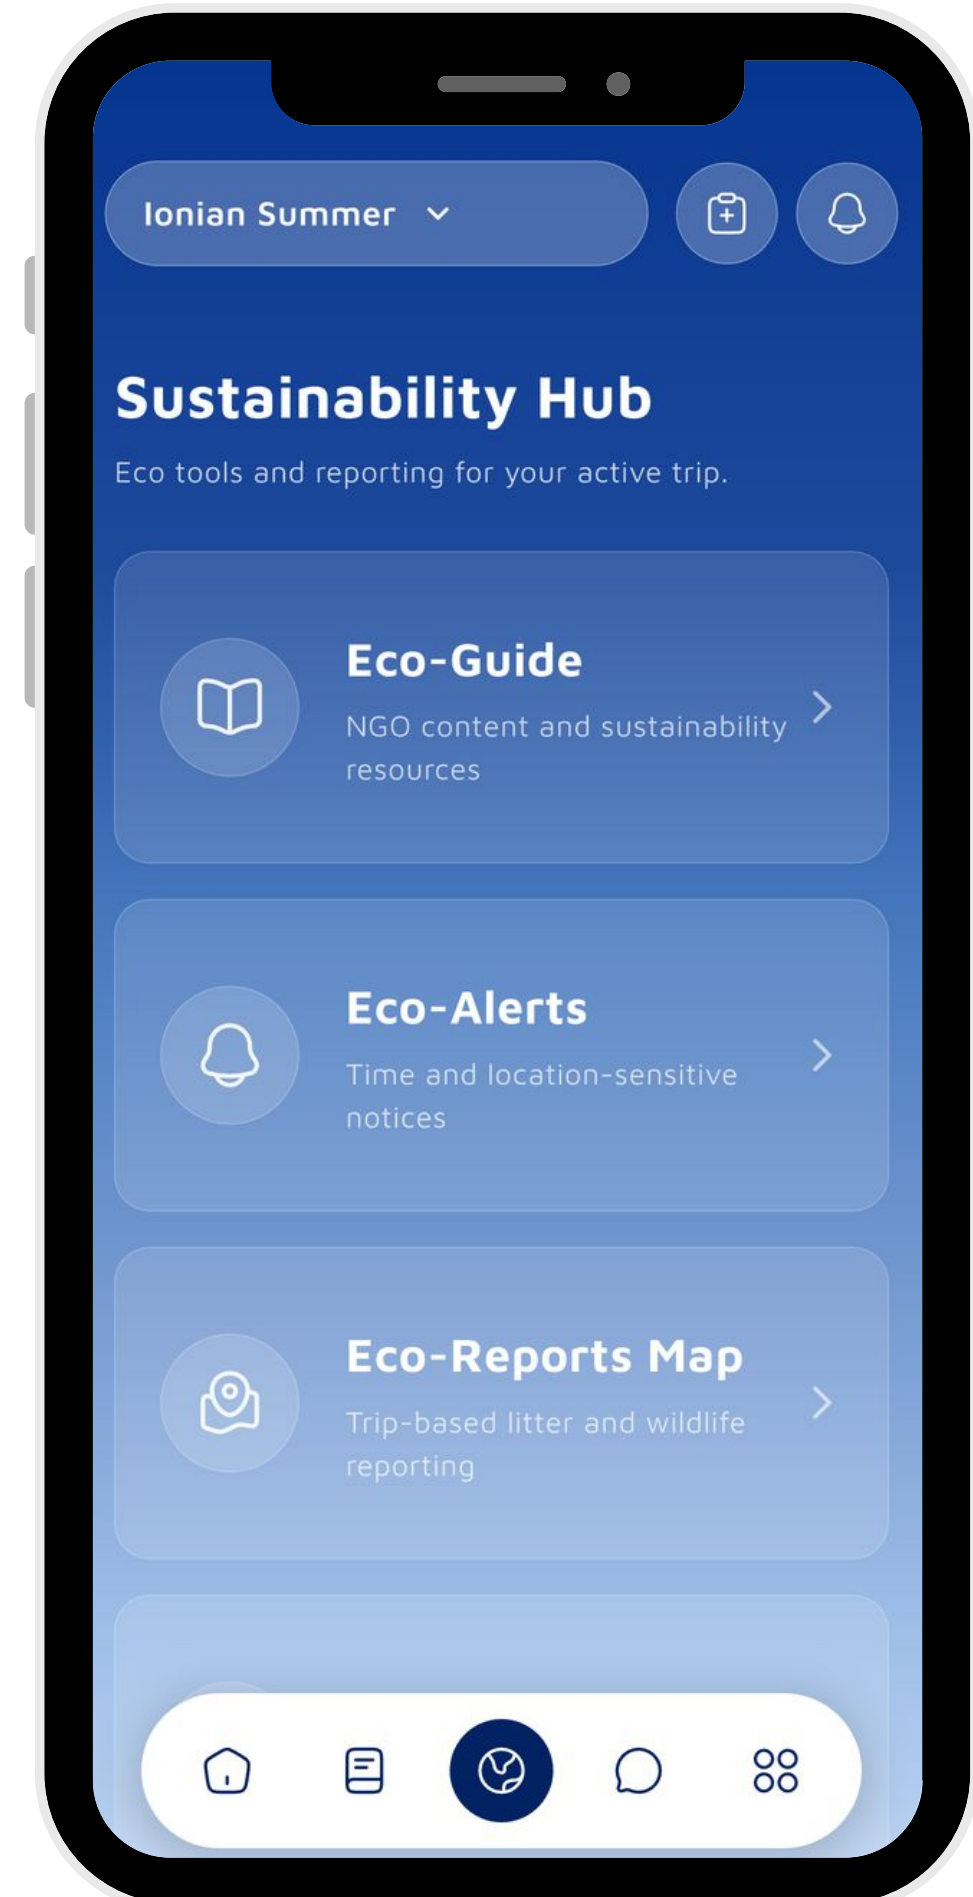

Eco-Digital Cruise Companion

SAIL SMARTER

LOG BETTER

SHARE IMPACT

DIGITAL SAILING COMPANION

- Trip Planning
- Crew Communication & Live Tracking
- Digital Logbook & Trip Record
- Environmental Reporting & Local Discovery

**SUPPORTING SKIPPER-CREW
COMMUNICATION**

CONTINUOUS COMMUNICATION

- **Before the trip** – plan routes, share information with the crew
- **During the voyage** – messaging and live trip coordination
- **After the trip** – digital logbook with routes, notes, and photos

**SUPPORTING SKIPPER-CREW
COMMUNICATION**

NAUTICAL MAPS & ROUTE PLANNING

- Plan routes and mark waypoints
- Visualize the journey before and during the trip
- Shared view of the planned route for the crew

**PLAN YOUR ROUTE AND FOLLOW
THE JOURNEY**

ENVIRONMENTAL REPORTING TOOL

- Marine life sightings or marine litter
- Location-based observations
- Data shared with environmental NGOs

**TURNING SAILING ACTIVITY
INTO ENVIRONMENTAL
INSIGHT**