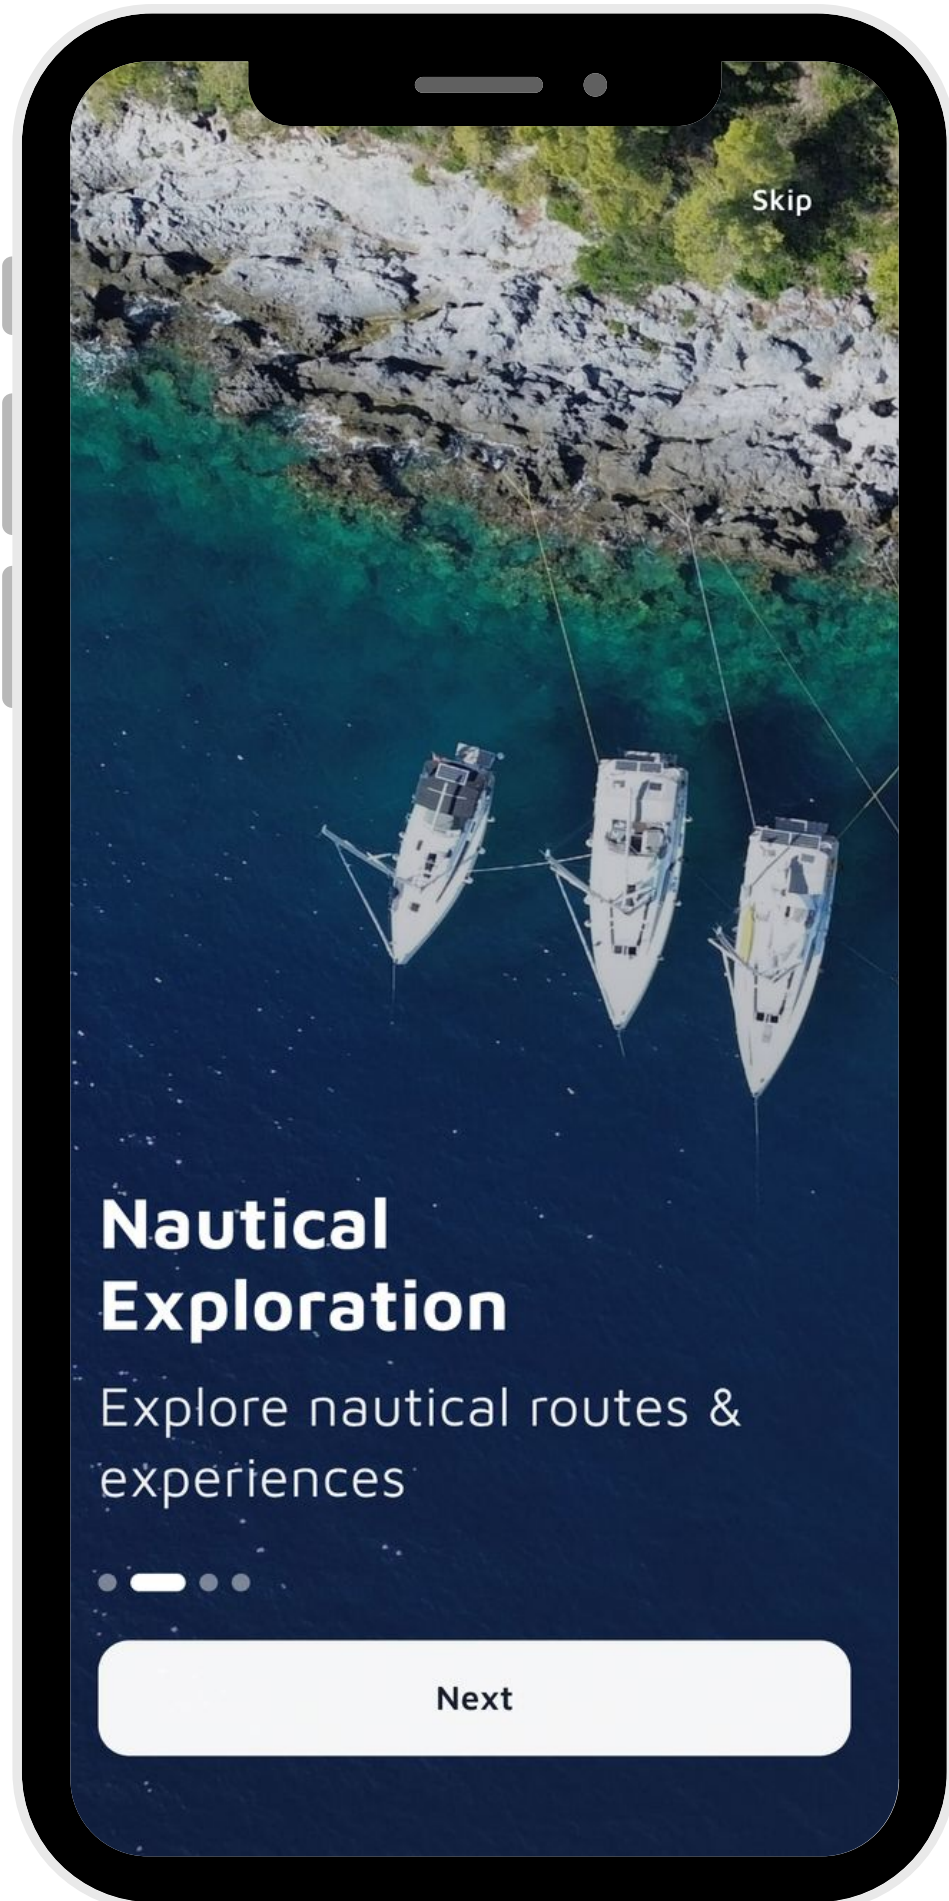

CruisePilot

Communication | Coordination | Environmental Reporting

Download at