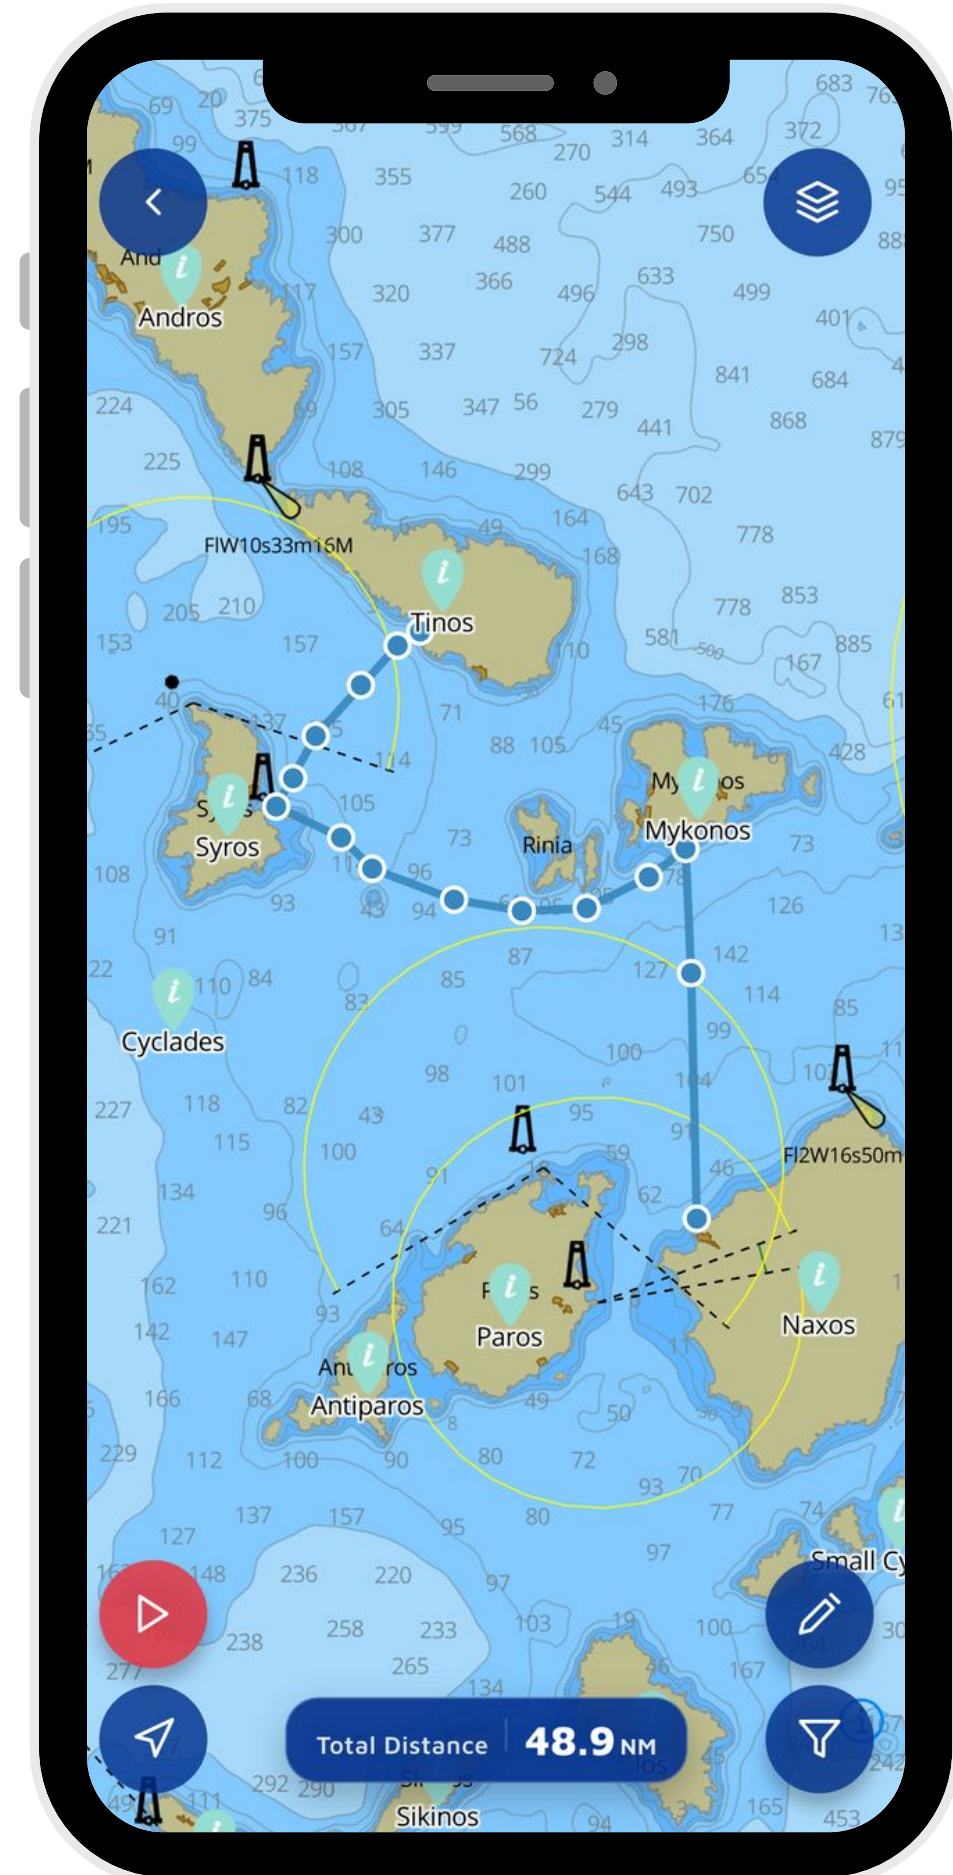

Eco-Digital Cruise Companion

SAIL SMARTER

LOG BETTER

SHARE IMPACT

DIGITAL SAILING COMPANION

- Trip Planning
- Crew Communication & Live Tracking
- Digital Logbook & Trip Record
- Environmental Reporting & Local Discovery

**SUPPORTING SKIPPER-CREW
COMMUNICATION**

CONTINUOUS COMMUNICATION

- **Before the trip** – plan routes, share information with the crew
- **During the voyage** – messaging and live trip coordination
- **After the trip** – digital logbook with routes, notes, and photos

**SUPPORTING SKIPPER-CREW
COMMUNICATION**

NAUTICAL MAPS & ROUTE PLANNING

- Plan routes and mark waypoints
- Visualize the journey before and during the trip
- Shared view of the planned route for the crew

**PLAN YOUR ROUTE AND FOLLOW
THE JOURNEY**

ENVIRONMENTAL REPORTING TOOL

- Marine life sightings or marine litter
- Location-based observations
- Data shared with environmental NGOs

**TURNING SAILING ACTIVITY
INTO ENVIRONMENTAL
INSIGHT**