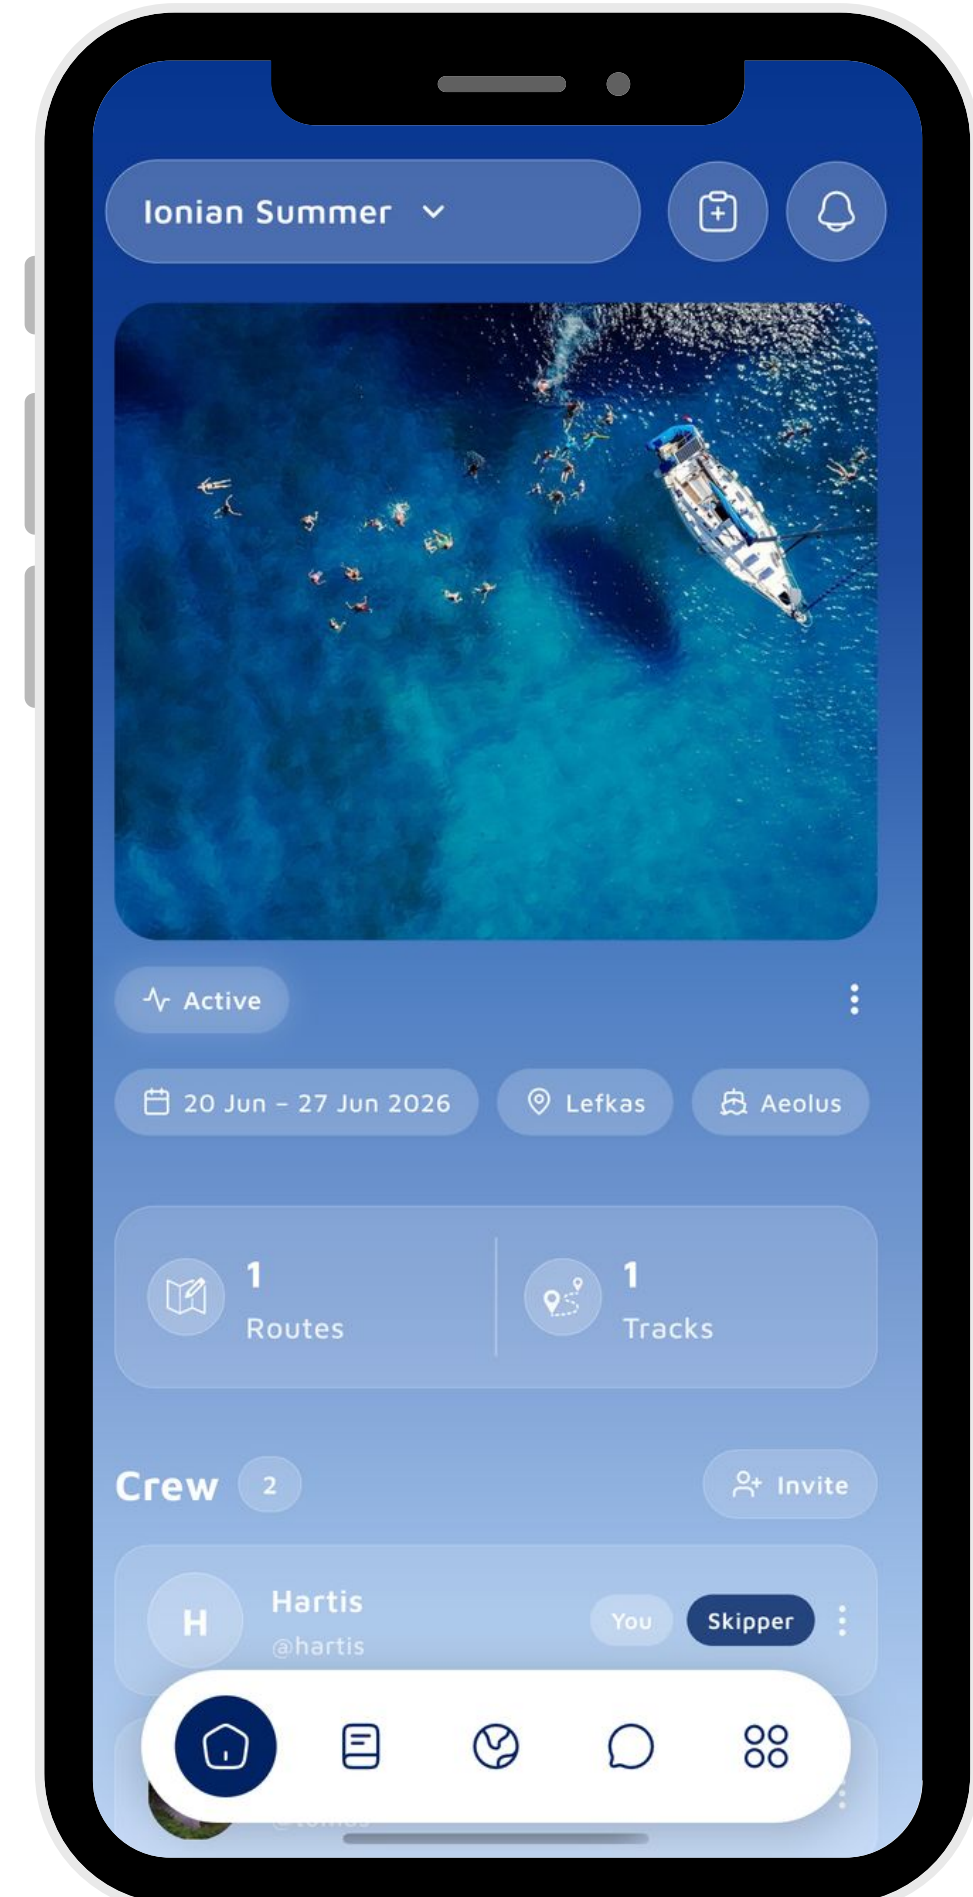

Eco-Digital Cruise Companion

SAIL SMARTER

LOG BETTER

SHARE IMPACT

DIGITAL SAILING COMPANION

- Trip Planning
- Crew Communication & Live Tracking
- Digital Logbook & Trip Record
- Environmental Reporting & Local Discovery

**SUPPORTING SKIPPER-CREW
COMMUNICATION**

CONTINUOUS COMMUNICATION

- **Before the trip** – plan routes, share information with the crew
- **During the voyage** – messaging and live trip coordination
- **After the trip** – digital logbook with routes, notes, and photos

**SUPPORTING SKIPPER-CREW
COMMUNICATION**

NAUTICAL MAPS & ROUTE PLANNING

- Plan routes and mark waypoints
- Visualize the journey before and during the trip
- Shared view of the planned route for the crew

**PLAN YOUR ROUTE AND FOLLOW
THE JOURNEY**

ENVIRONMENTAL REPORTING TOOL

- Marine life sightings or marine litter
- Location-based observations
- Data shared with environmental NGOs

**TURNING SAILING ACTIVITY
INTO ENVIRONMENTAL
INSIGHT**